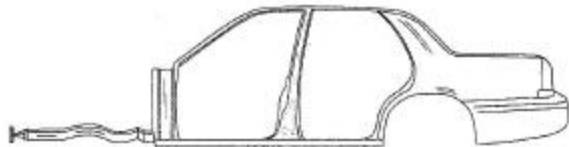

4 Door Full Frame

PASSANGER SIDE

TOP VIEW

DRIVER SIDE

TOP VIEW

Please use the area below for a detail of cut instructions:

Notes:
