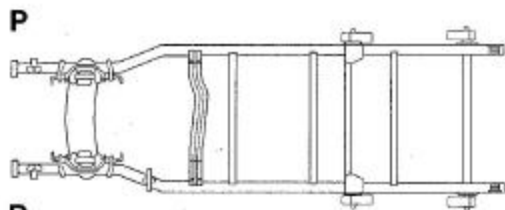

Full Size Van

PASSANGER SIDE

Please use the area below for a detail of cut instructions:

TOP VIEW

DRIVER SIDE

P

D

TOP VIEW

Blank area for detail of cut instructions.

Notes:

Blank area for notes.